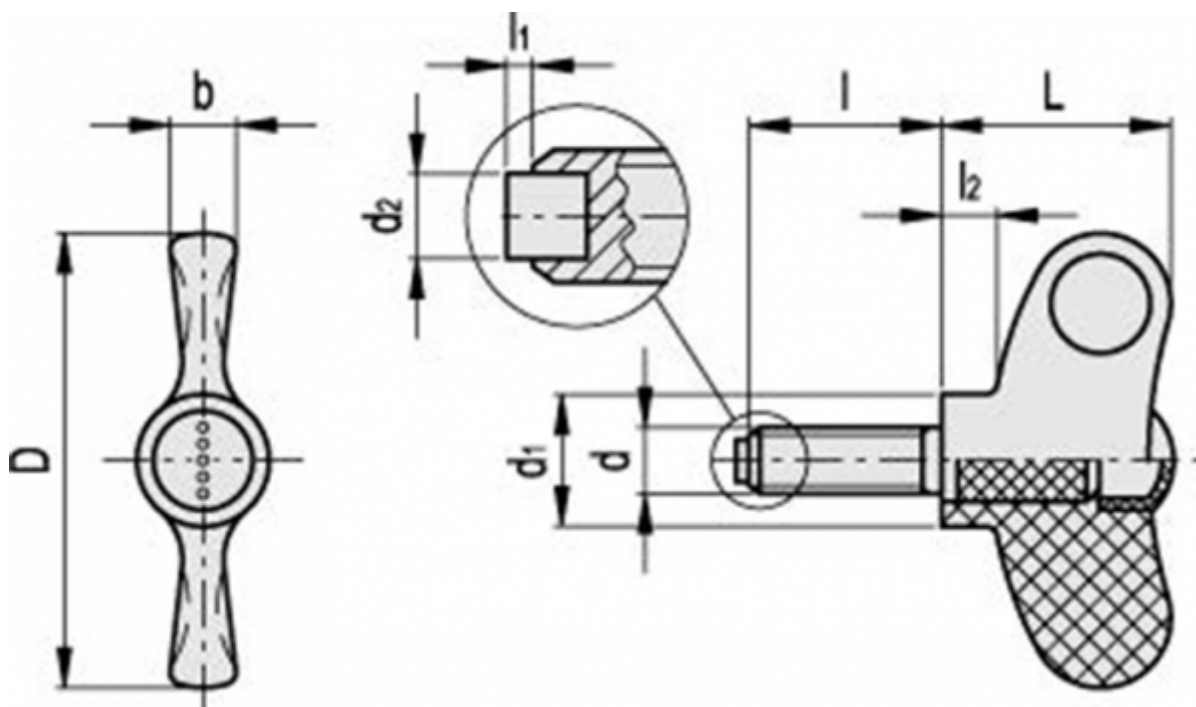

Article number: 23022245864

Description: Wing screw with bolt EWN.48-SST-p-M6x30-PB-C4

## Measures

$b = 7$

$D = 48$

$d = 6$

$d1 = 13.5$

$l = 30$

$l1 = 1.5$

$l2 = 5.5$

$L = 24$

Weight in (g) = 16